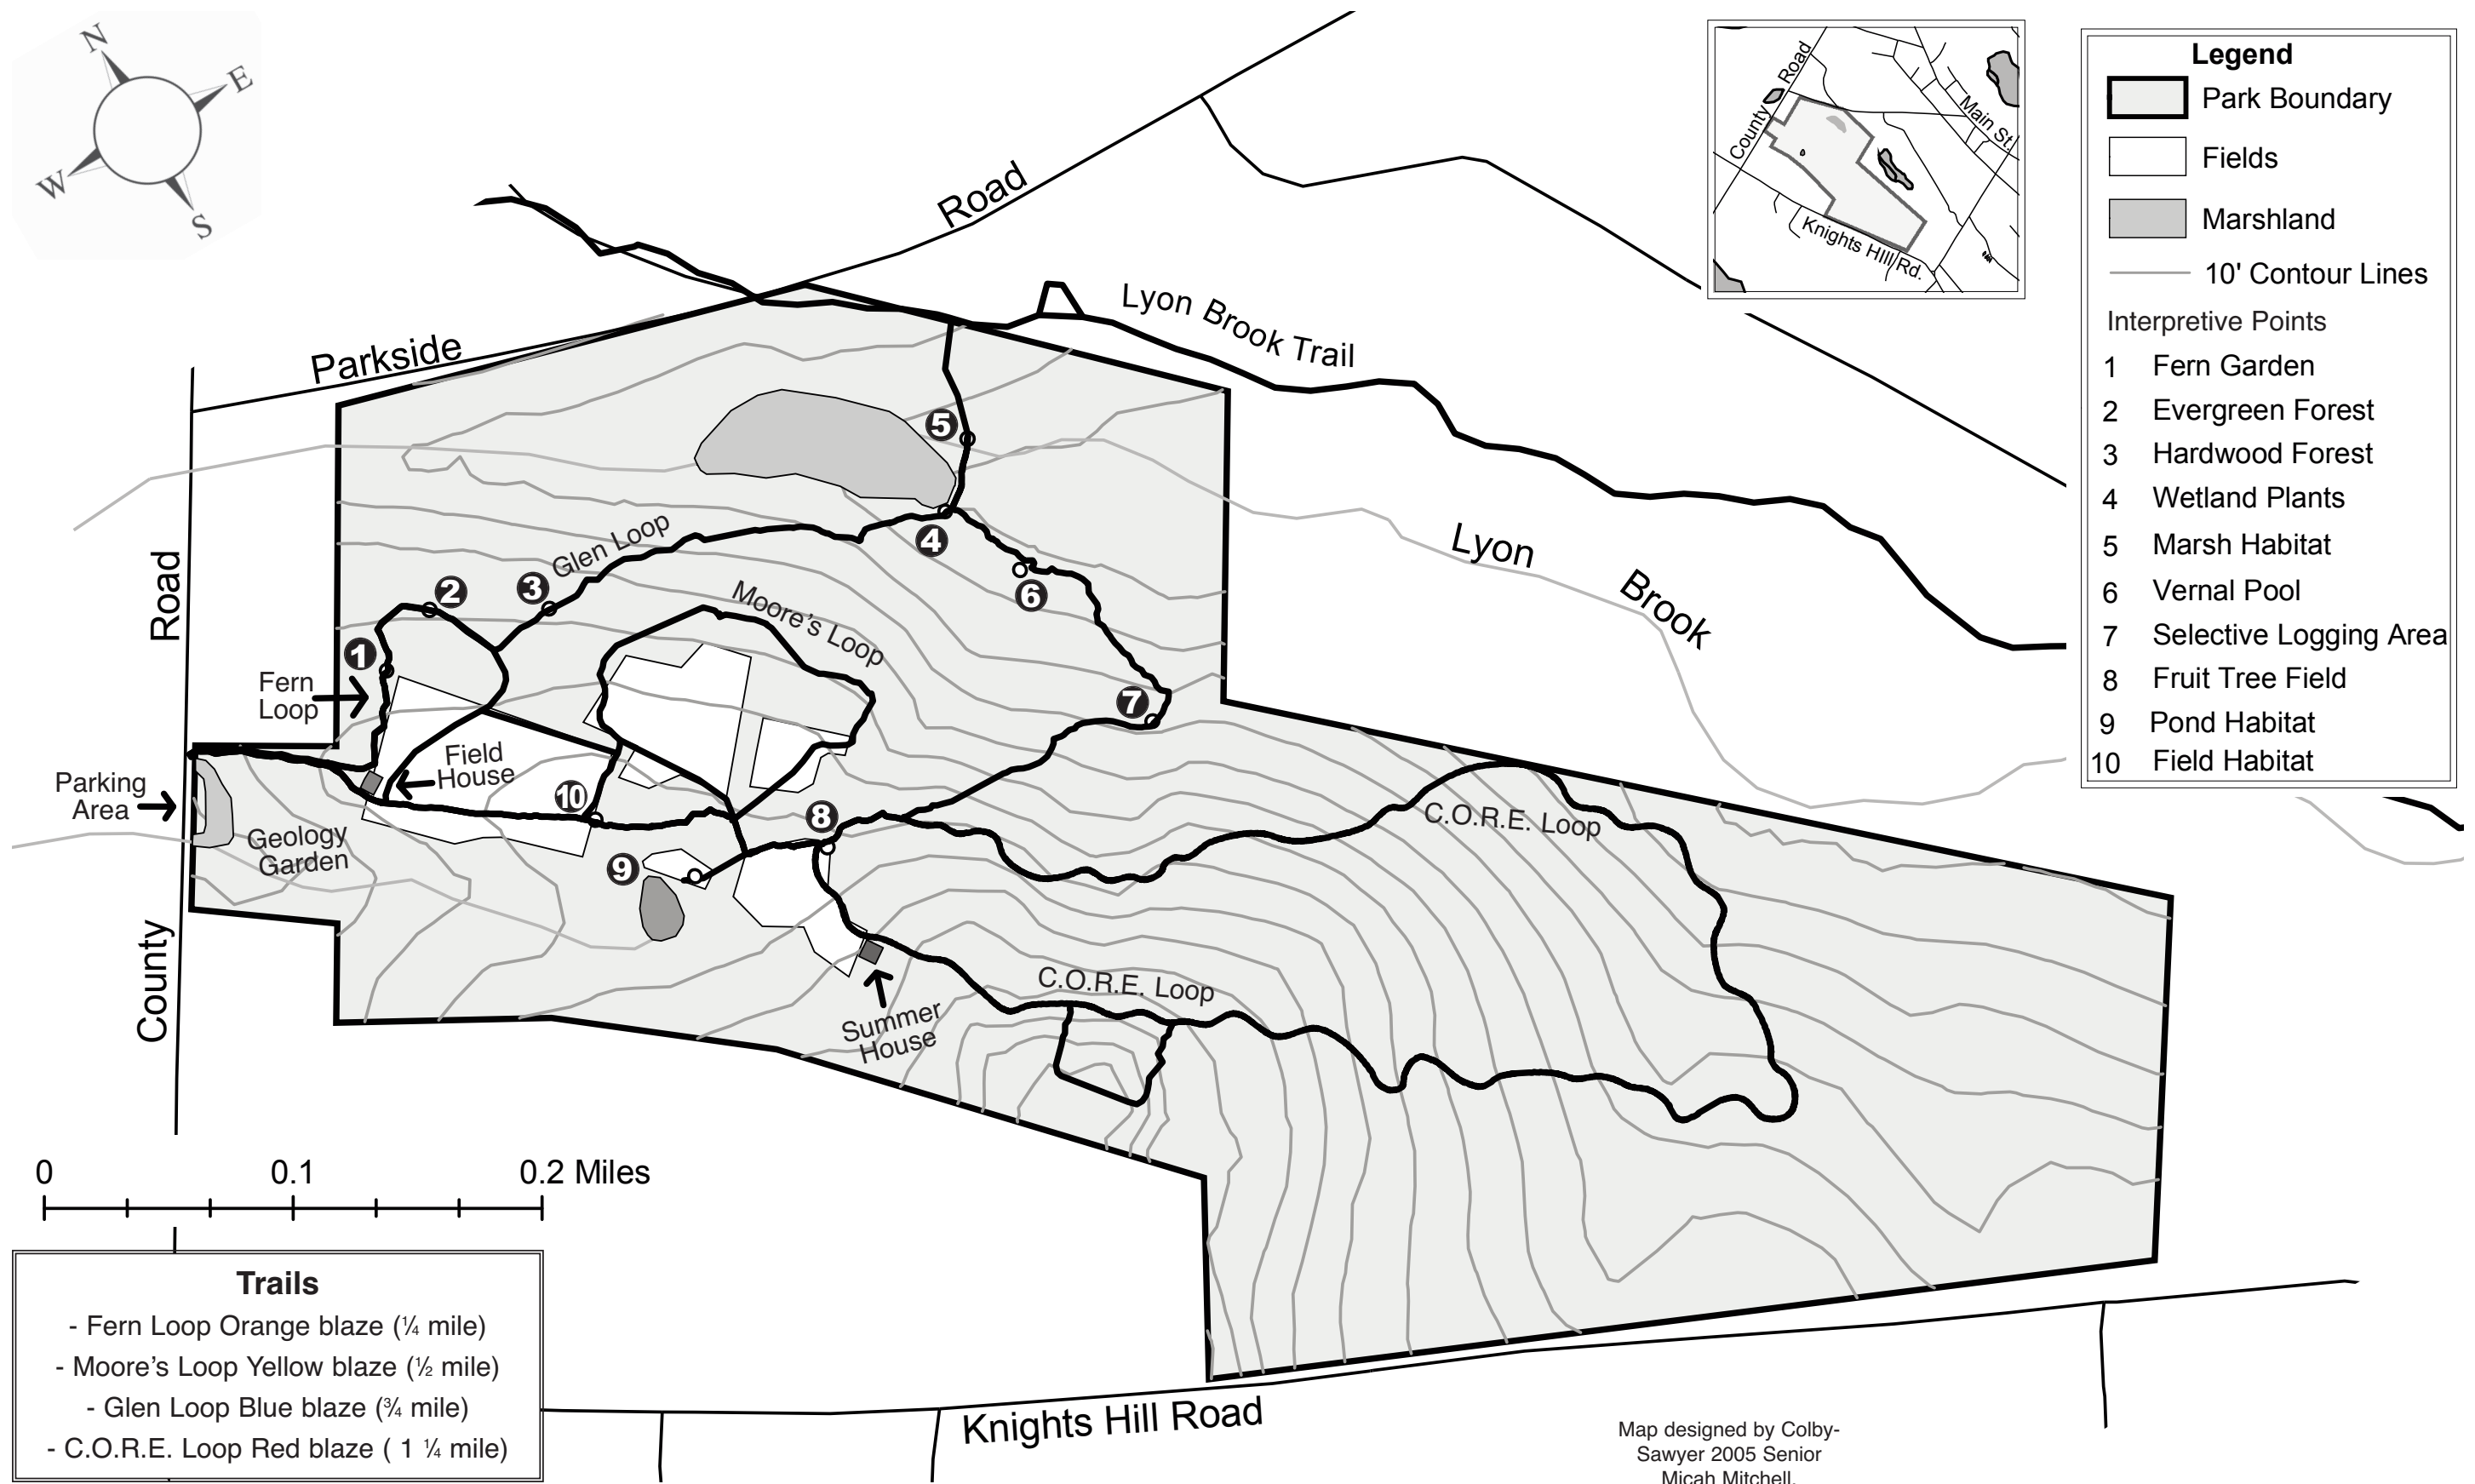

Legend

- Park Boundary
- Fields
- Marshland
- 10' Contour Lines

Interpretive Points

- 1 Fern Garden
- 2 Evergreen Forest
- 3 Hardwood Forest
- 4 Wetland Plants
- 5 Marsh Habitat
- 6 Vernal Pool
- 7 Selective Logging Area
- 8 Fruit Tree Field
- 9 Pond Habitat
- 10 Field Habitat

Trails

- Fern Loop Orange blaze (¼ mile)
- Moore's Loop Yellow blaze (½ mile)
- Glen Loop Blue blaze (¾ mile)
- C.O.R.E. Loop Red blaze (1 ¼ mile)

Map designed by Colby-Sawyer 2005 Senior Micah Mitchell.